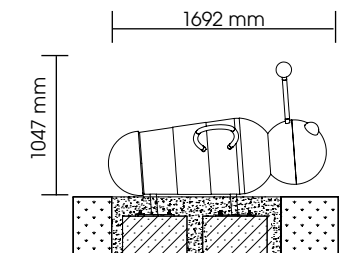

DATA SHEET PLAYPOINT WITHOUT IMPACT PROTECTION ALVA

Text for invitation to tender | Item No: 515011401

MATERIALS | SCOPE OF SUPPLY

Playpoint, pre-mounted completely

handles:	stainless steel, V2A, 2 pieces with balls made of caoutchouc
bee body:	EPDM rubber granulate, Partially varnished
wings:	stainless steel, V2A
base plate:	metal plate

TECHNIAL INFORMATION

Dimensions:

Main dimension:	1695 x 1816 mm
Height:	1047 mm
Weight:	420 kg
capacity:	acc. to normative requirements

Max. fall height:	600 mm
Minimum space:	4700 x 4800 mm
Recommended surface material:	oprional, except sand The ground should be smooth and free of edges.