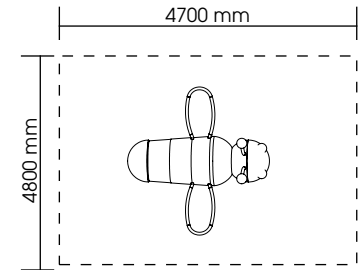

DATA SHEET PLAYPOINT WITHOUT IMPACT PROTECTION ALVA

Text for invitation to tender | Item No: 515011401

MATERIALS | SCOPE OF SUPPLY

Playpoint, pre-mounted completely

handles:	stainless steel, V2A, 2 pieces with balls made of caoutchouc
bee body:	EPDM rubber granulate, Partially varnished
wings:	stainless steel, V2A
base plate:	metal plate

TECHNIAL INFORMATION

Dimensions:

Main dimension:	1695 x 1816 mm
Height:	1047 mm
Weight:	420 kg
capacity:	acc. to normative requirements

Max. fall height:	600 mm
Minimum space:	4700 x 4800 mm
Recommended surface material:	oprional, except sand The ground should be smooth and free of edges.